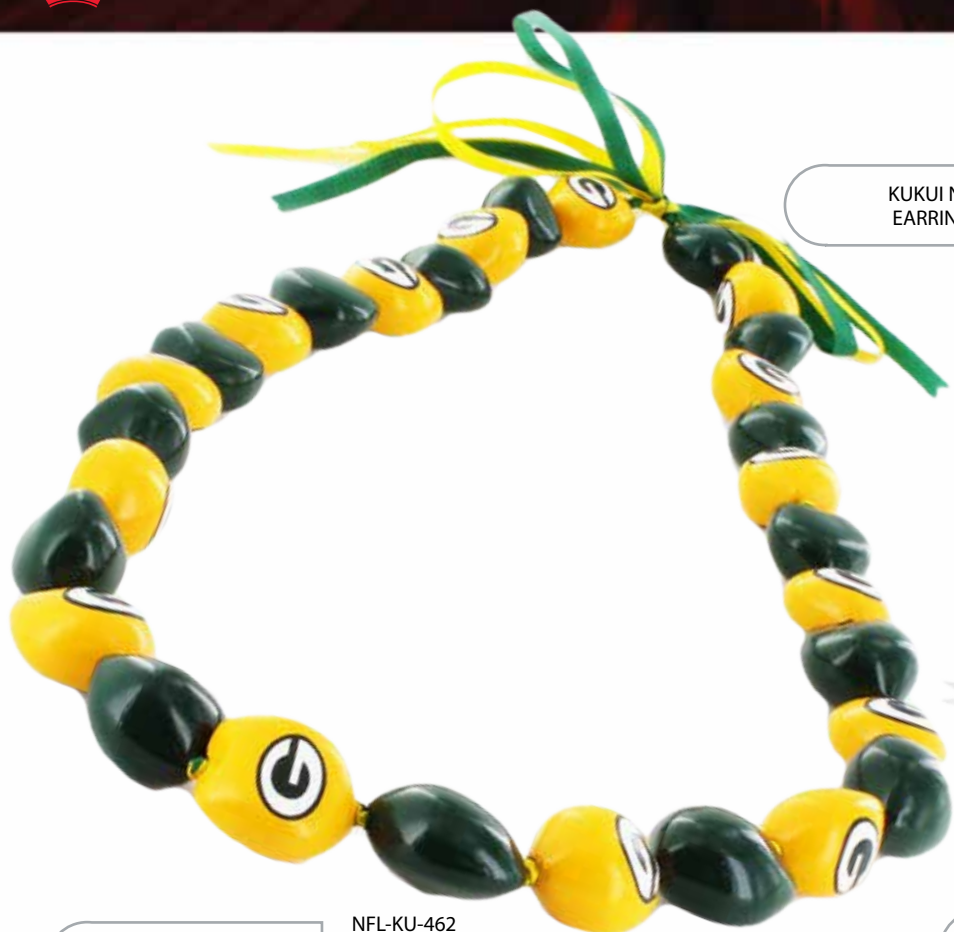

**HEAVY DUTY EMBLEM** GREAT FOR CARS, TOOL BOX, AND ICE CHEST

HEAVY DUTY EMBLEM

- MLB-AC-839
- NFL-AC-839
- NBA-AC-839
- NHL-AC-839
- CCP-AC-839

**LIGHT WEIGHT EMBLEM GREAT FOR LAPTOPS, ICE CHEST, AND CARS**

3" ALUMINUM EMBLEM

- MLB-AC-486
- NFL-AC-486
- NBA-AC-486
- NHL-AC-486
- CCP-AC-486

SHOE CHARMS

- MLB-AC-1043
- NFL-AC-1043
- NBA-AC-1043
- NHL-AC-1043
- CCP-AC-1043

GEM REEL

- MLB-BH-968
- NFL-BH-968
- NBA-BH-968
- NHL-BH-968
- CCP-BH-968

BADGE REEL

- MLB-BH-862
- NFL-BH-862
- NBA-BH-862
- NHL-BH-862
- CCP-BH-862

DELUXE CLIP BADGE REEL

- MLB-BH-972
- NFL-BH-972
- NBA-BH-972
- NHL-BH-972
- CCP-BH-972

KUKUI NUT NECKLACE

NFL-KU-462  
MLB-KU-462  
NBA-KU-462